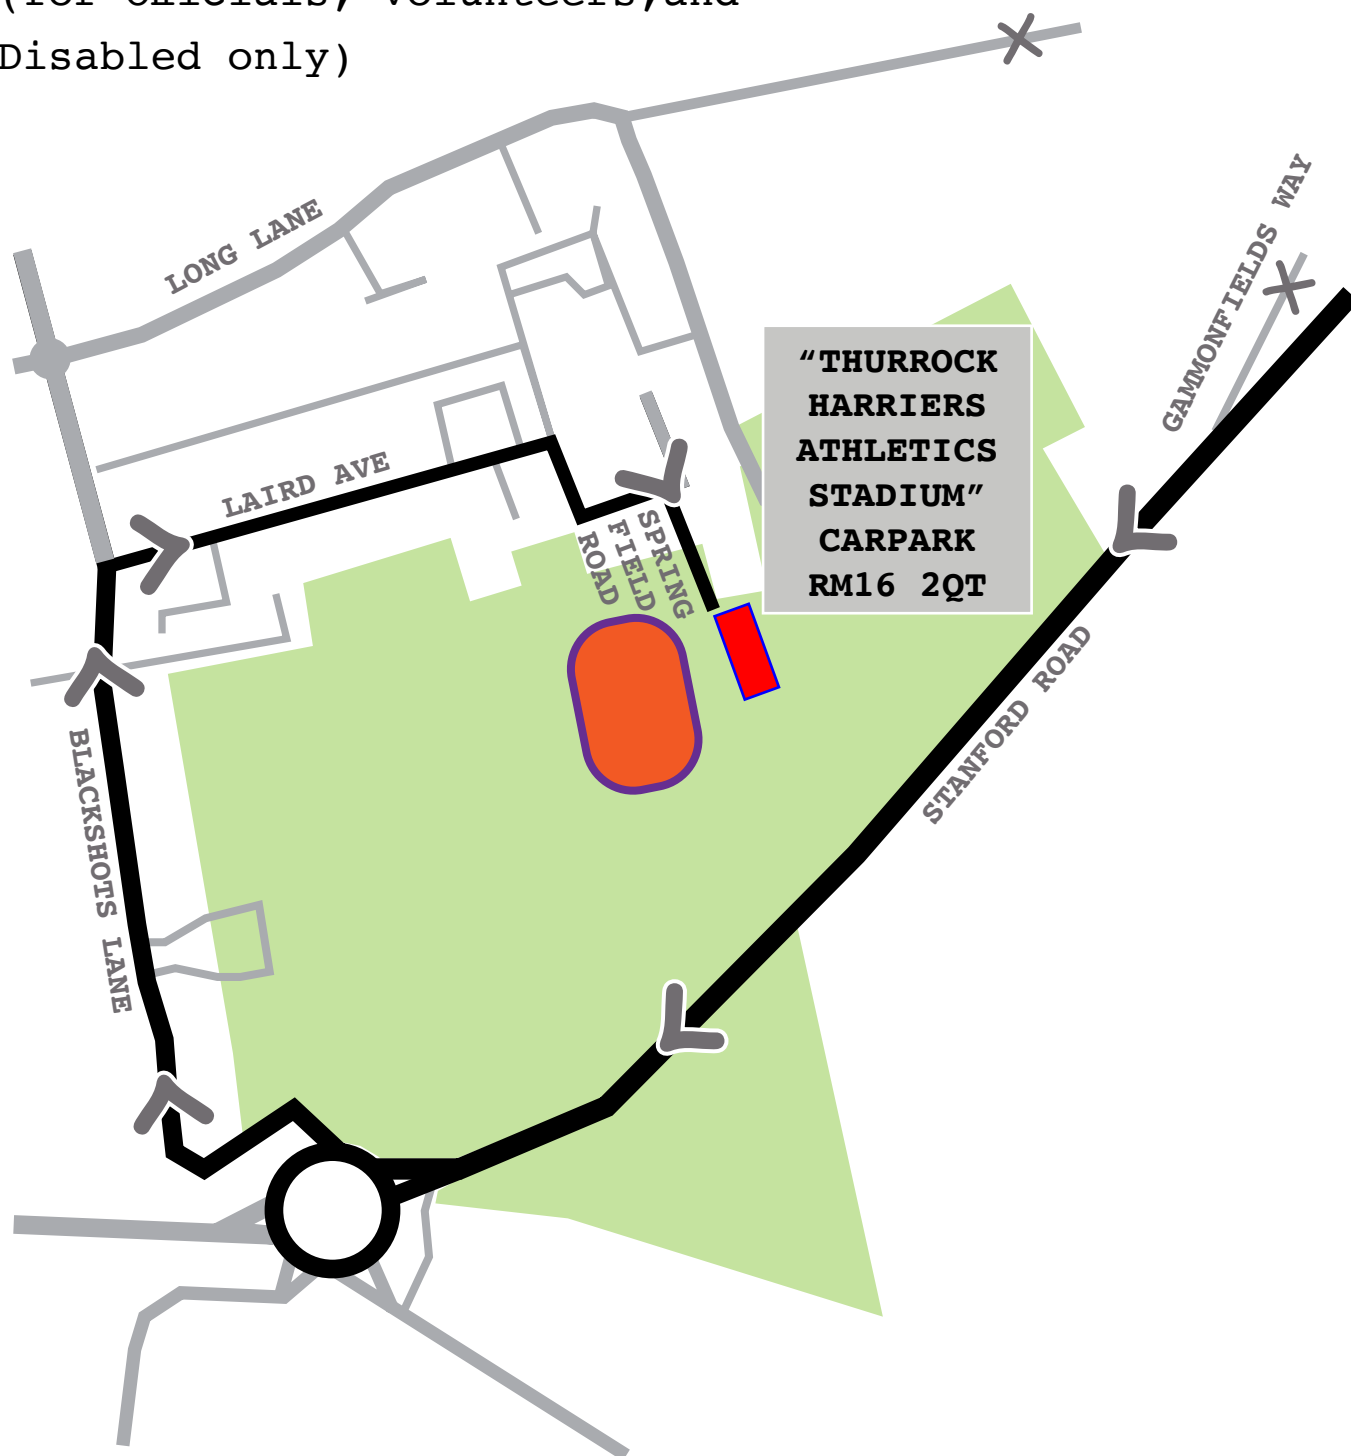

ESSEX CHAMPIONSHIPS

CAR PARKING GUIDE

13th & 14th May 2023

(for Officials, Volunteers, and Disabled only)

THAC STADIUM

From A13/A128 Junction: Stanford Road, take the 4th exit on roundabout onto Blackshots Lane, turn right onto Laird Avenue, turn right onto Springfield Road.