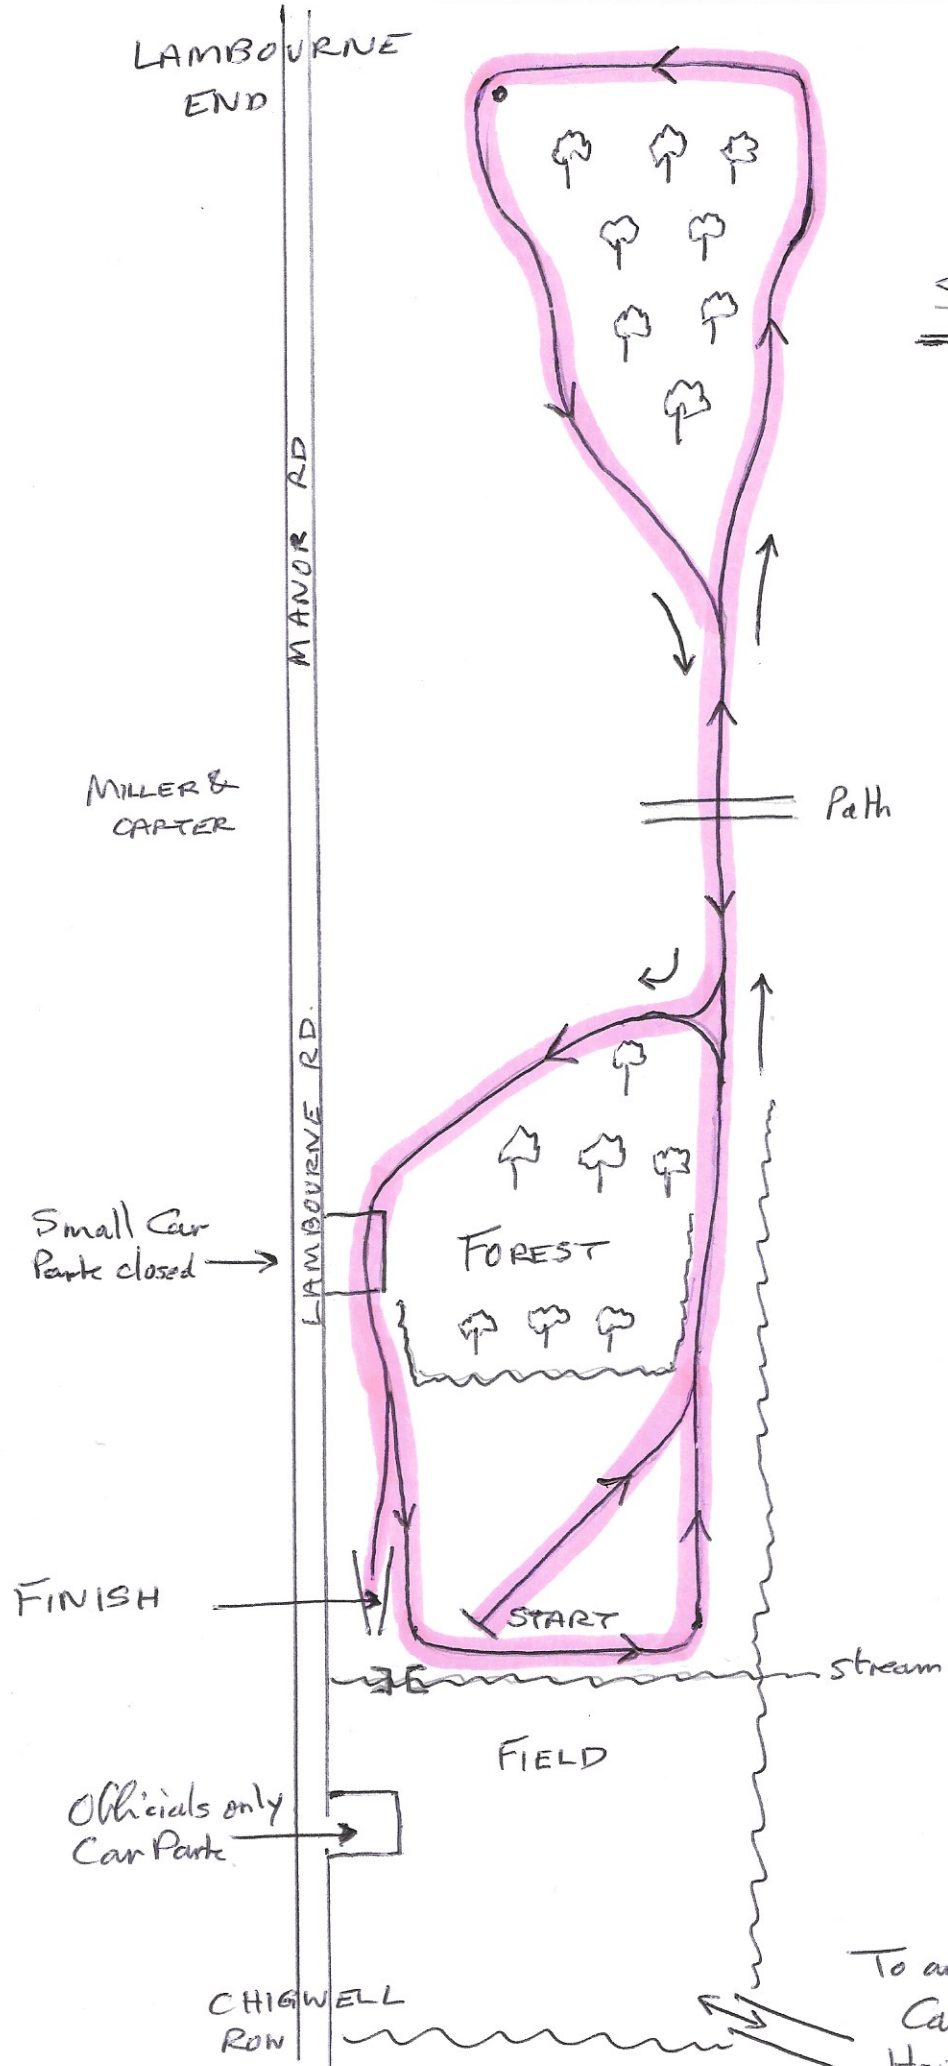

ESSEX LEAGUE XC - 22nd Jan '22

SENIOR & U20 MEN

2 large laps

12:45

NOT TO SCALE

To and from Competitors
Car Parks (and Toilets) in
Hainault Forest Country Park