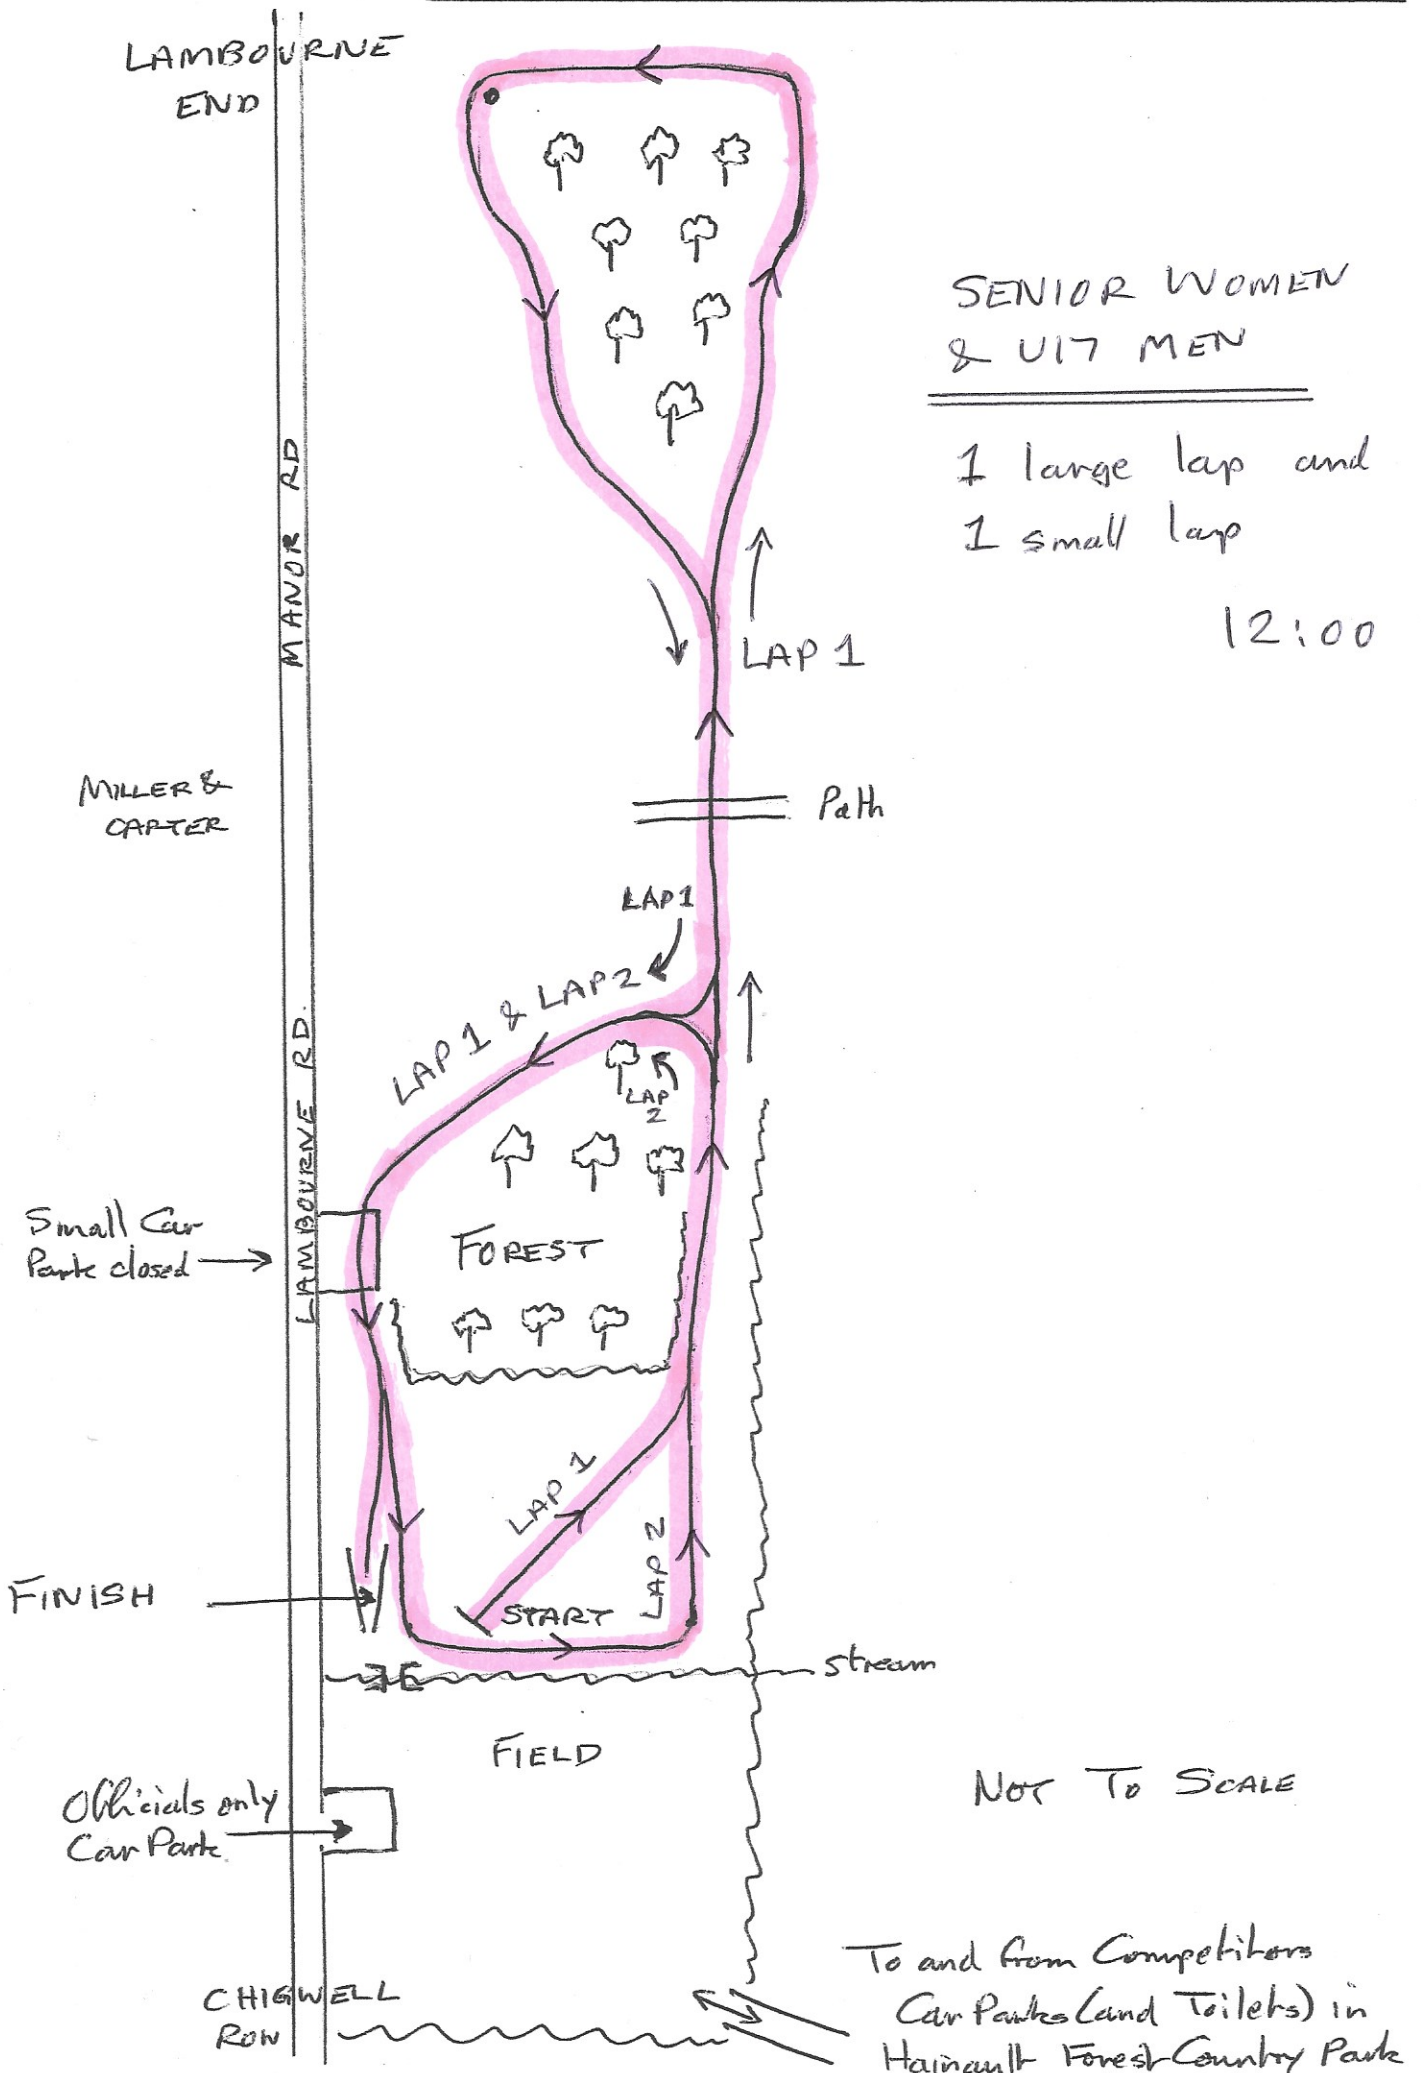

ESSEX LEAGUE XC - 22nd Jan '22

SENIOR WOMEN
& U17 MEN

1 large lap and
1 small lap

12:00