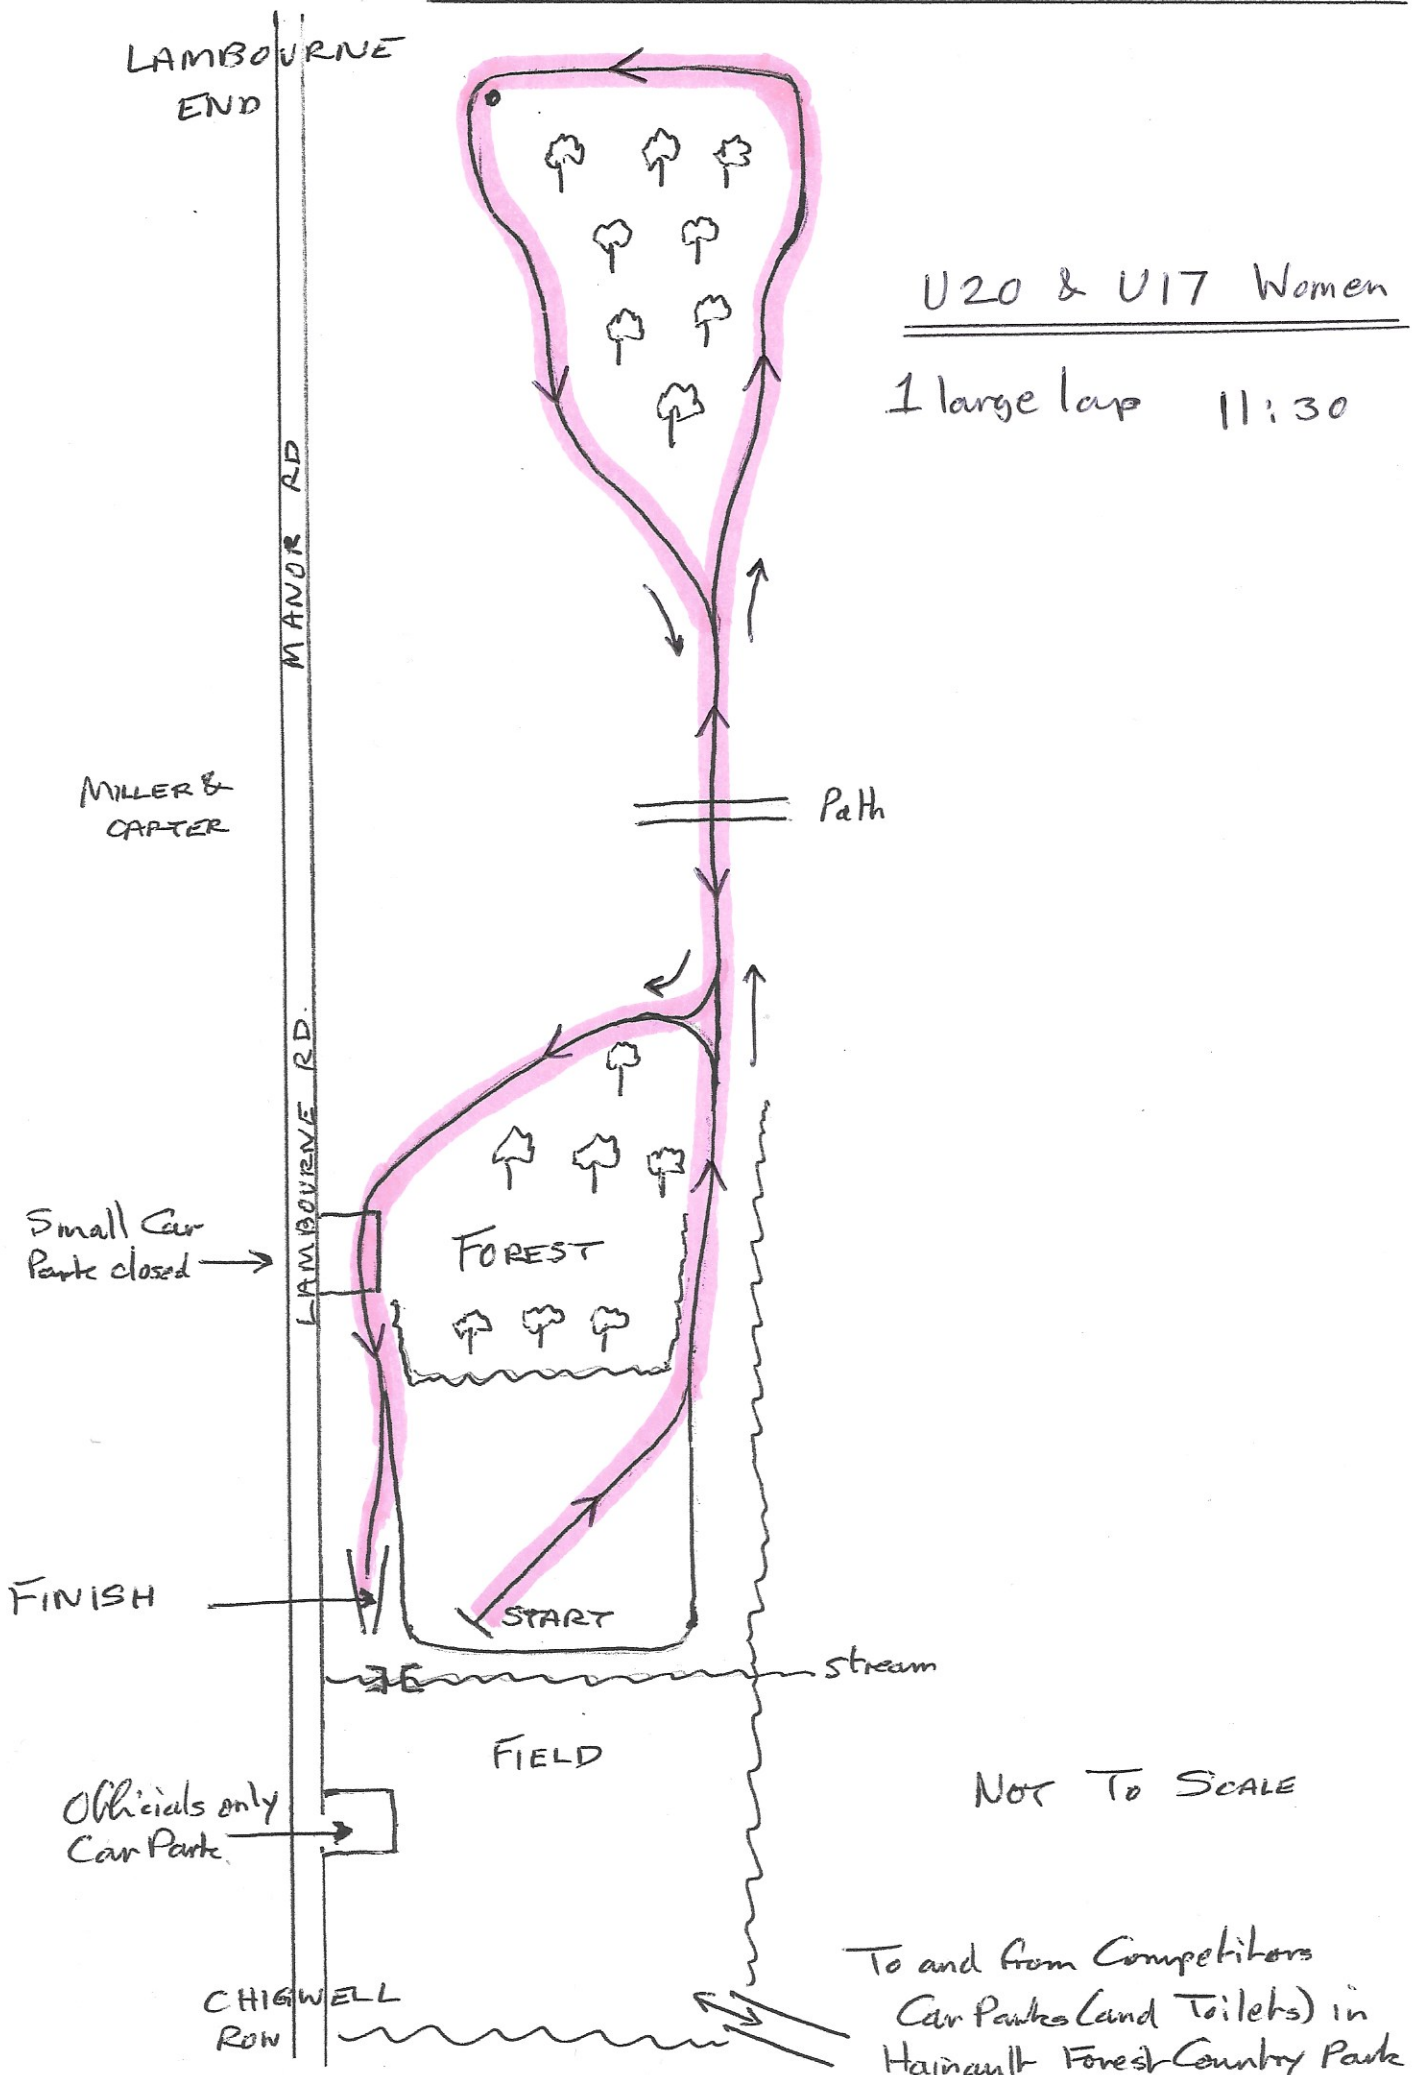

ESSEX LEAGUE XC - 22nd Jan '22

U20 & U17 Women

1 large lap 11:30

NOT TO SCALE

To and from Competitors
Car Parks (and Toilets) in
Hainault Forest Country Park