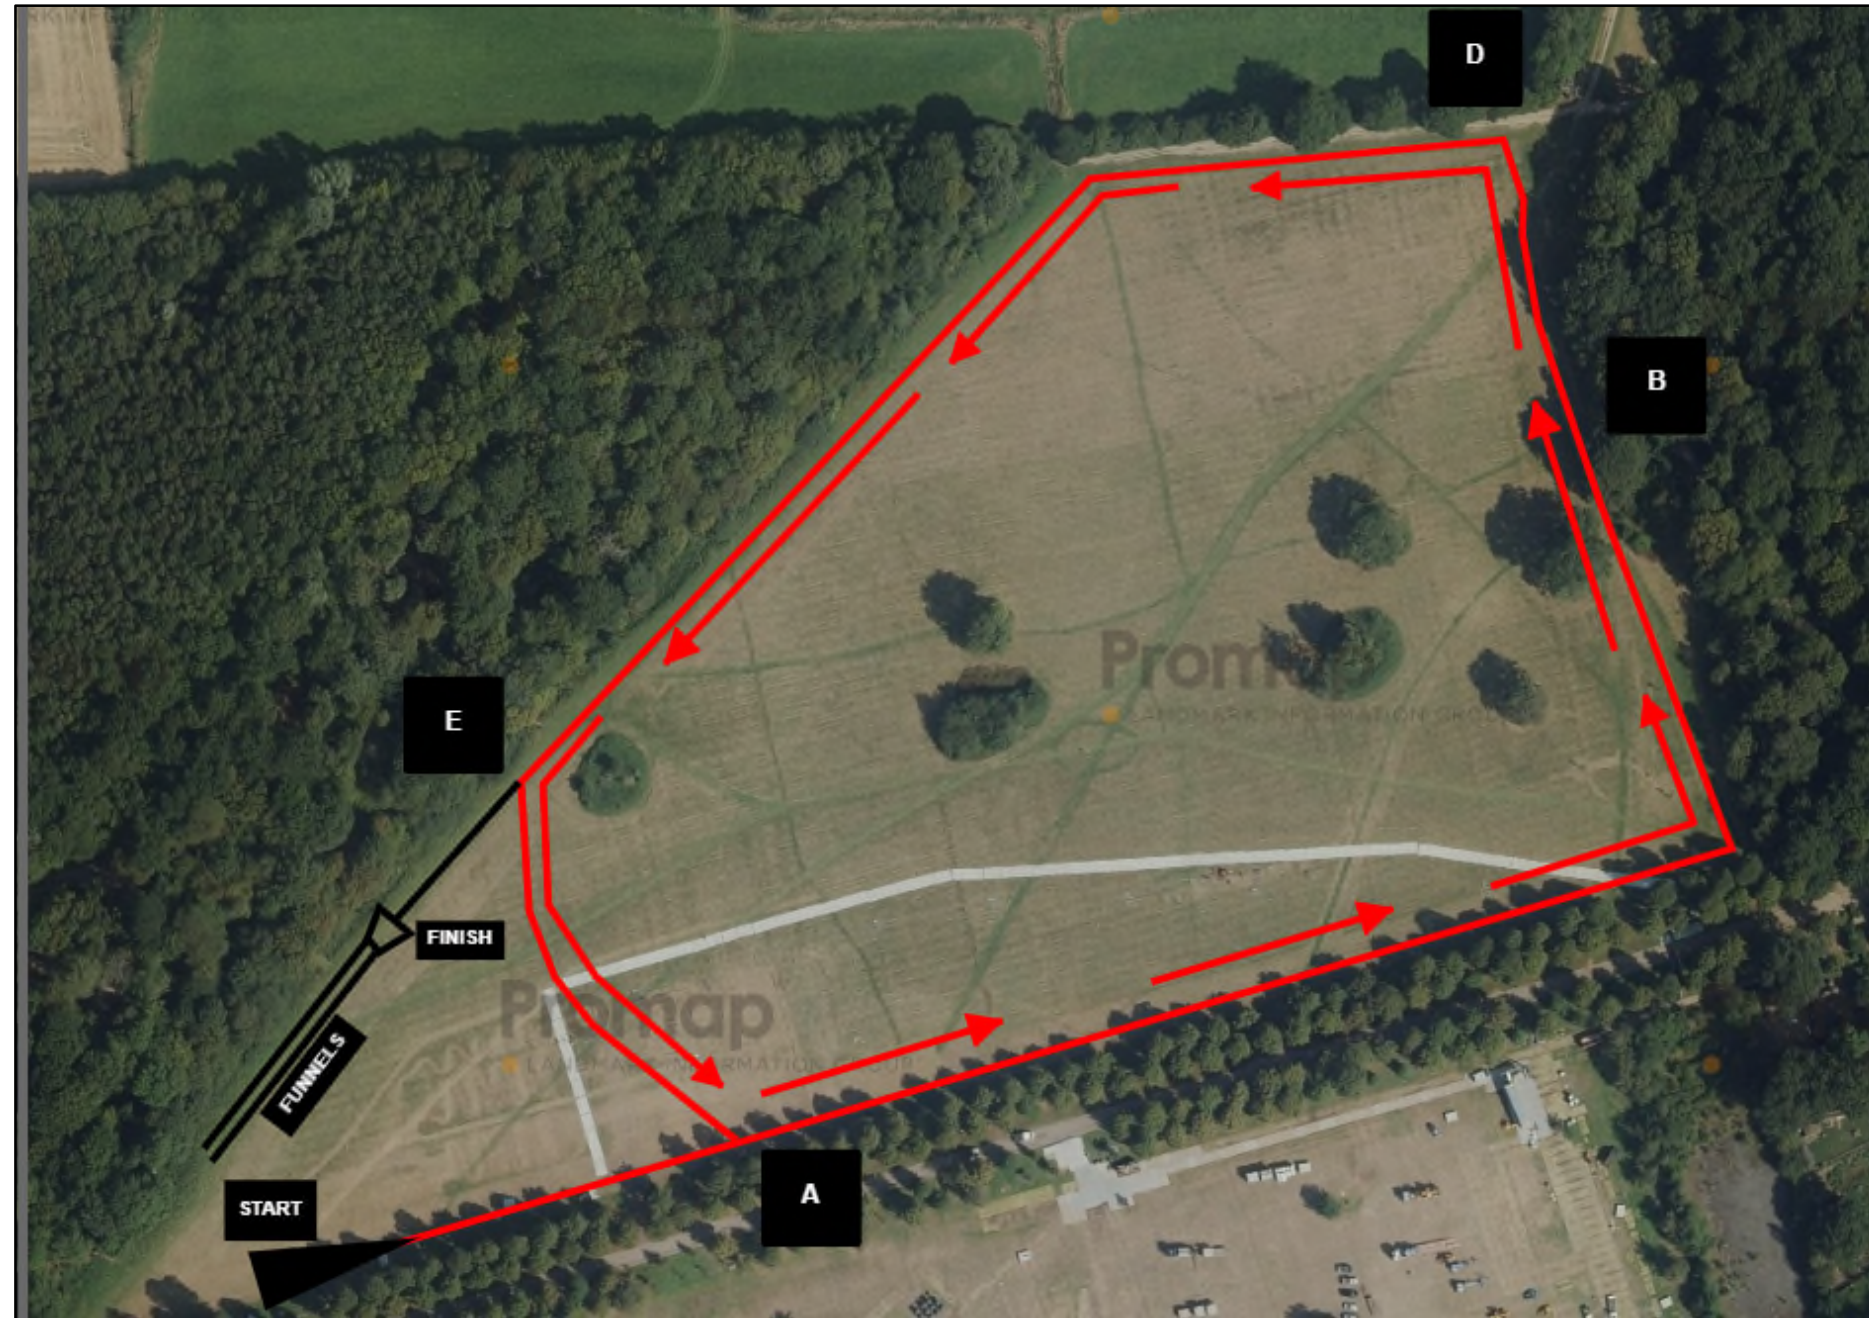

North West London Young Athletes League and
Fraternity Cup & Sorority Cup and Chingford League
Saturday 27 November 2021
Trent Park
Start and Finish Area

North West London Young Athletes League
Saturday 27 November 2021
Trent Park
Race 1 - Under 11 Boys and Under 11 Girls
Race 2 - Under 13 Boys and Under 13 Girls

Under 11 Boys and U11 Girls	Two red laps (Start – A – B – D – E – A – B – D – E - Finish)	2,000 metres (approx.)
Under 13 Boys and U13 Girls	Three red laps (Start – A – B – D – E – A – B – D – E - A – B – D – E - Finish)	3,000 metres (approx.)

4,000 metres (approx.)

North West London Young Athletes League
Saturday 27 November 2021
Trent Park
Race 4 - Under 17 Boys and Under 17 Girls

<p>Three blue laps (Start – A – B – C – D – E - A – B – C – D - E - A – B – C – D – E - Finish)</p>	<p>5,000 metres (approx.)</p>
---	-------------------------------

**Fraternity Cup & Sorority Cup and Chingford League
Saturday 27 November 2021
Trent Park**

<p>One blue lap and two red laps (Start – A – B – C – D – E – A – B – C – D – F – D – E – A – B – C – D – F – D – E – Finish)</p>	<p>8,000 metres (approx.)</p>
--	--------------------------------------