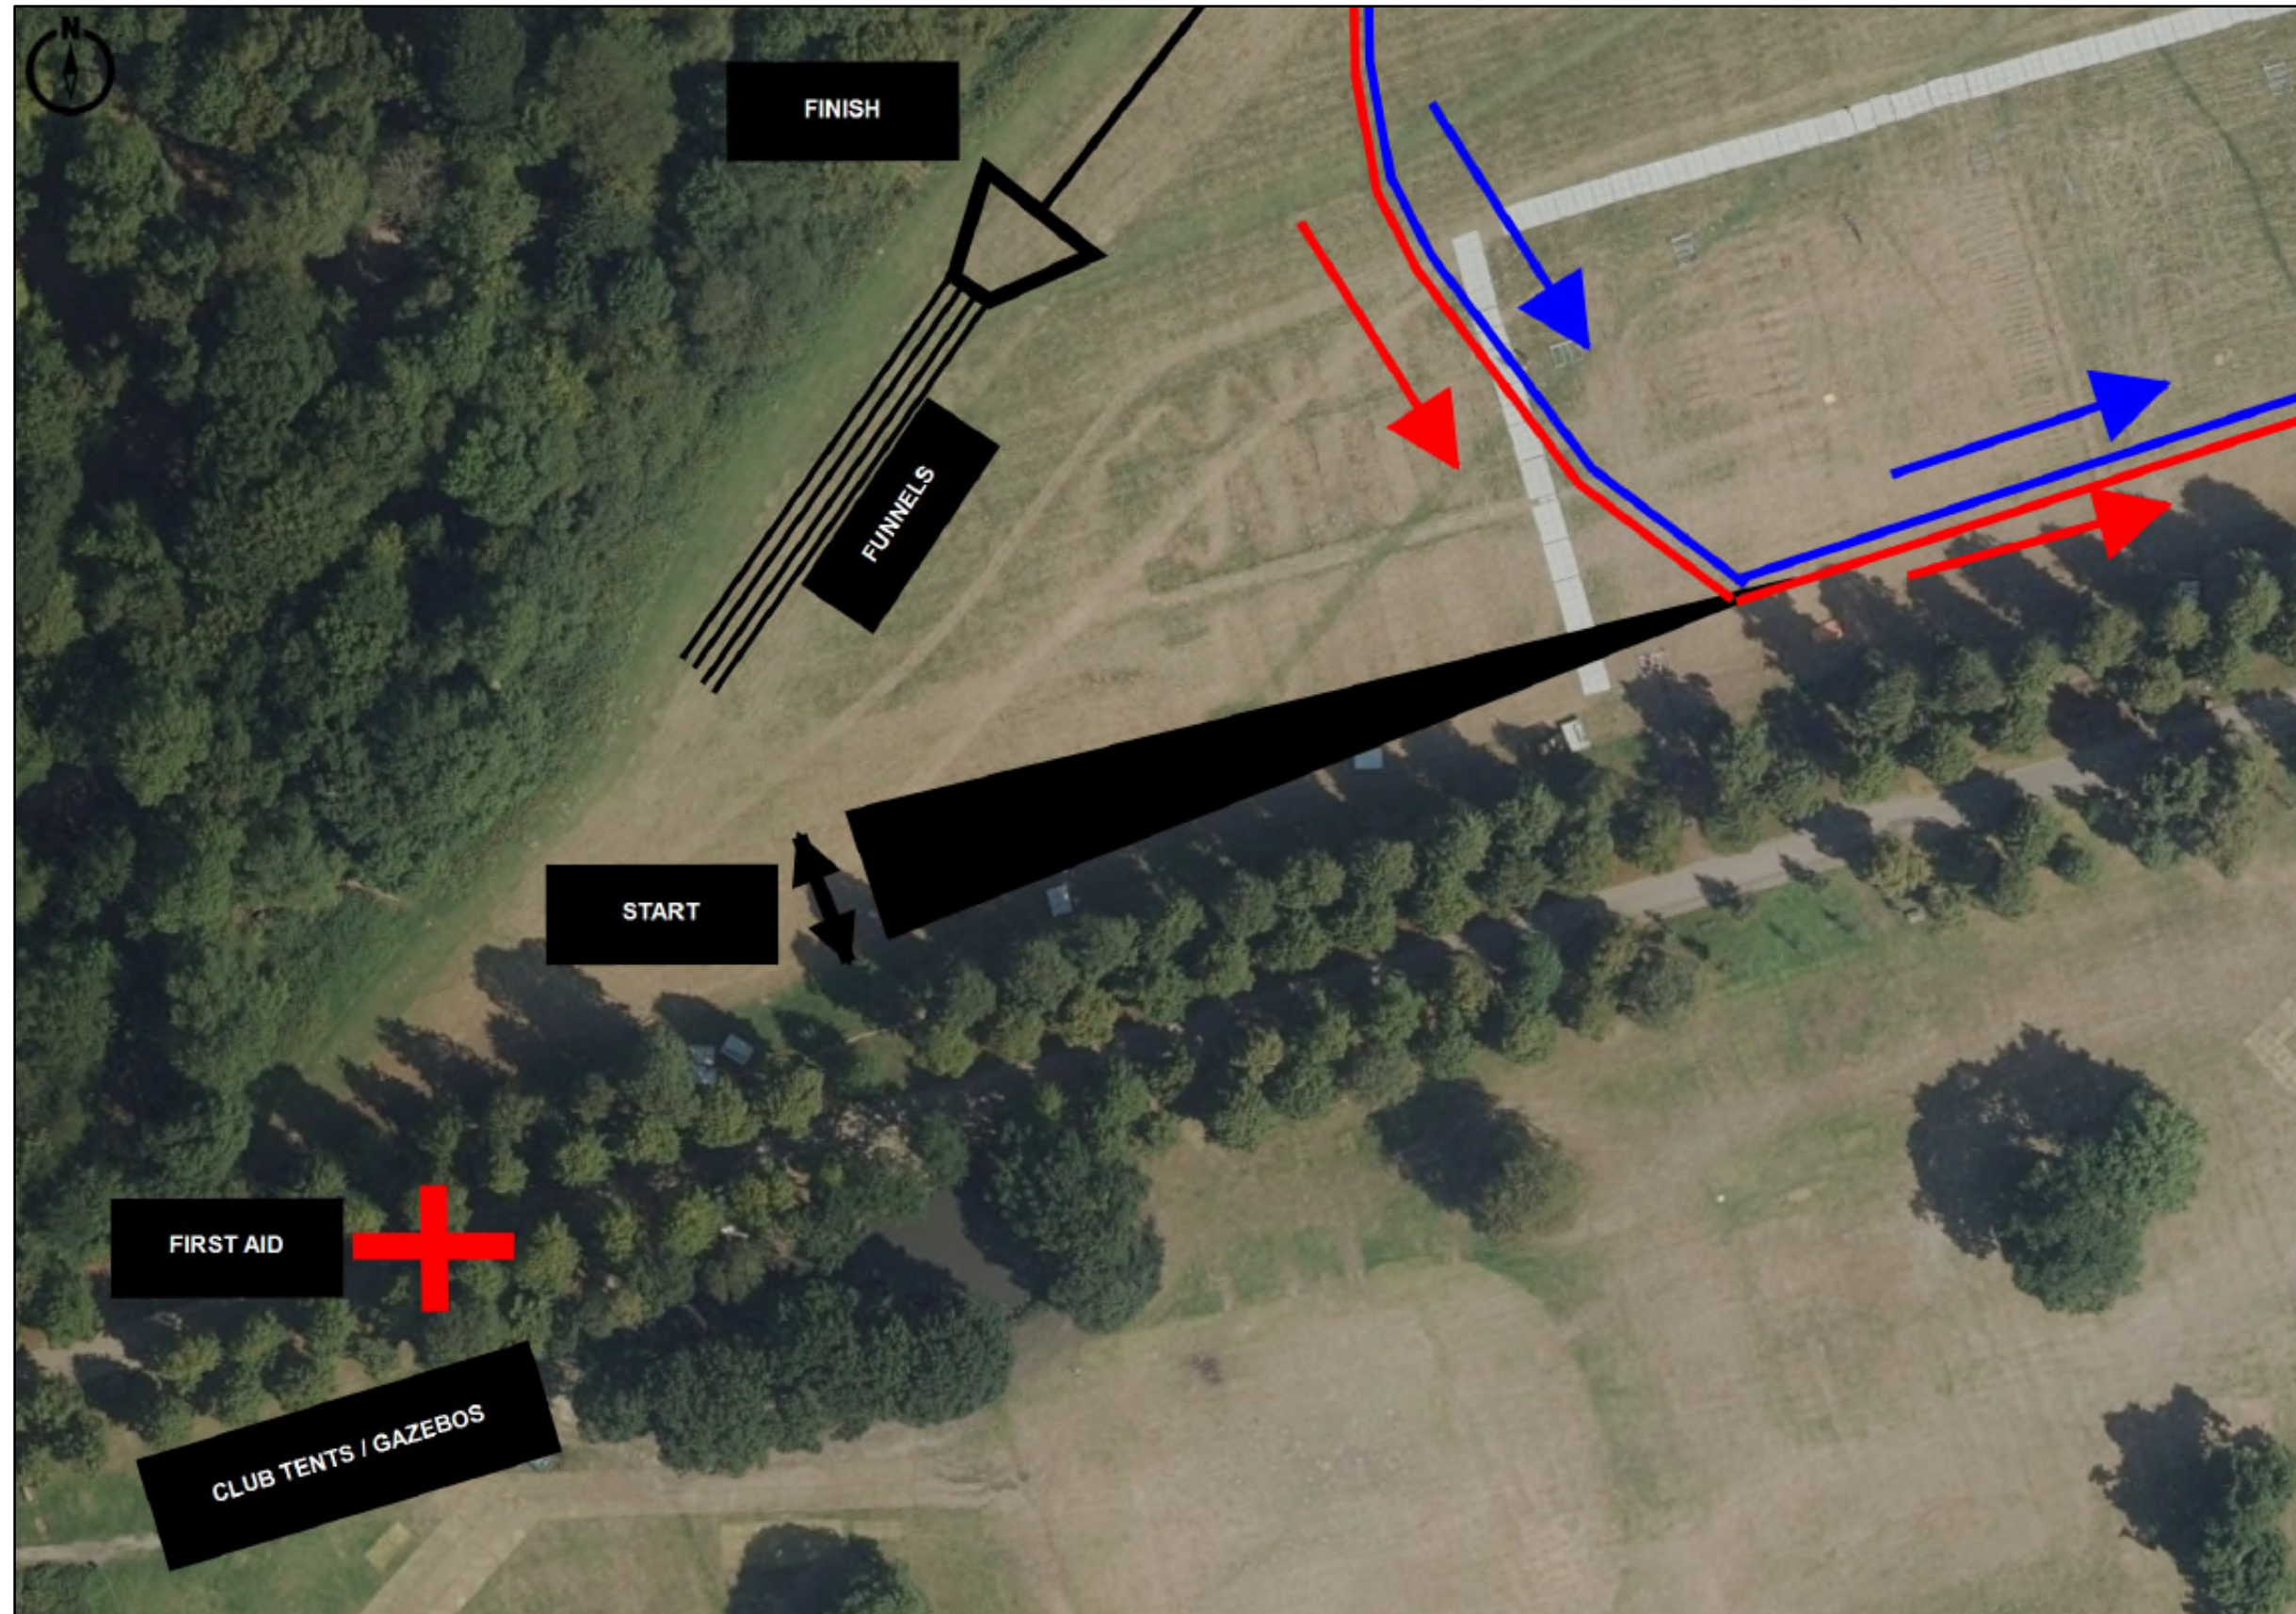

North West London Young Athletes League and
Fraternity Cup & Sorority Cup and Chingford League
Saturday 27 November 2021
Trent Park
Start and Finish Area

North West London Young Athletes League
Saturday 27 November 2021
Trent Park
Race 1 - Under 11 Boys and Under 11 Girls
Race 2 - Under 13 Boys and Under 13 Girls

Under 11 Boys and U11 Girls	Two red laps (Start – A – B – D – E – A – B – D – E - Finish)	2,000 metres (approx.)
Under 13 Boys and U13 Girls	Three red laps (Start – A – B – D – E – A – B – D – E - A – B – D – E - Finish)	3,000 metres (approx.)

4,000 metres (approx.)

North West London Young Athletes League
Saturday 27 November 2021
Trent Park
Race 4 - Under 17 Boys and Under 17 Girls

<p>Three blue laps (Start – A – B – C – D – E - A – B – C – D - E - A – B – C – D – E - Finish)</p>	<p>5,000 metres (approx.)</p>
---	-------------------------------

**Fraternity Cup & Sorority Cup and Chingford League
Saturday 27 November 2021
Trent Park**

<p>One blue lap and two red laps (Start – A – B – C – D – E – A – B – C – D – F – D – E – A – B – C – D – F – D – E – Finish)</p>	<p>8,000 metres (approx.)</p>
--	--------------------------------------