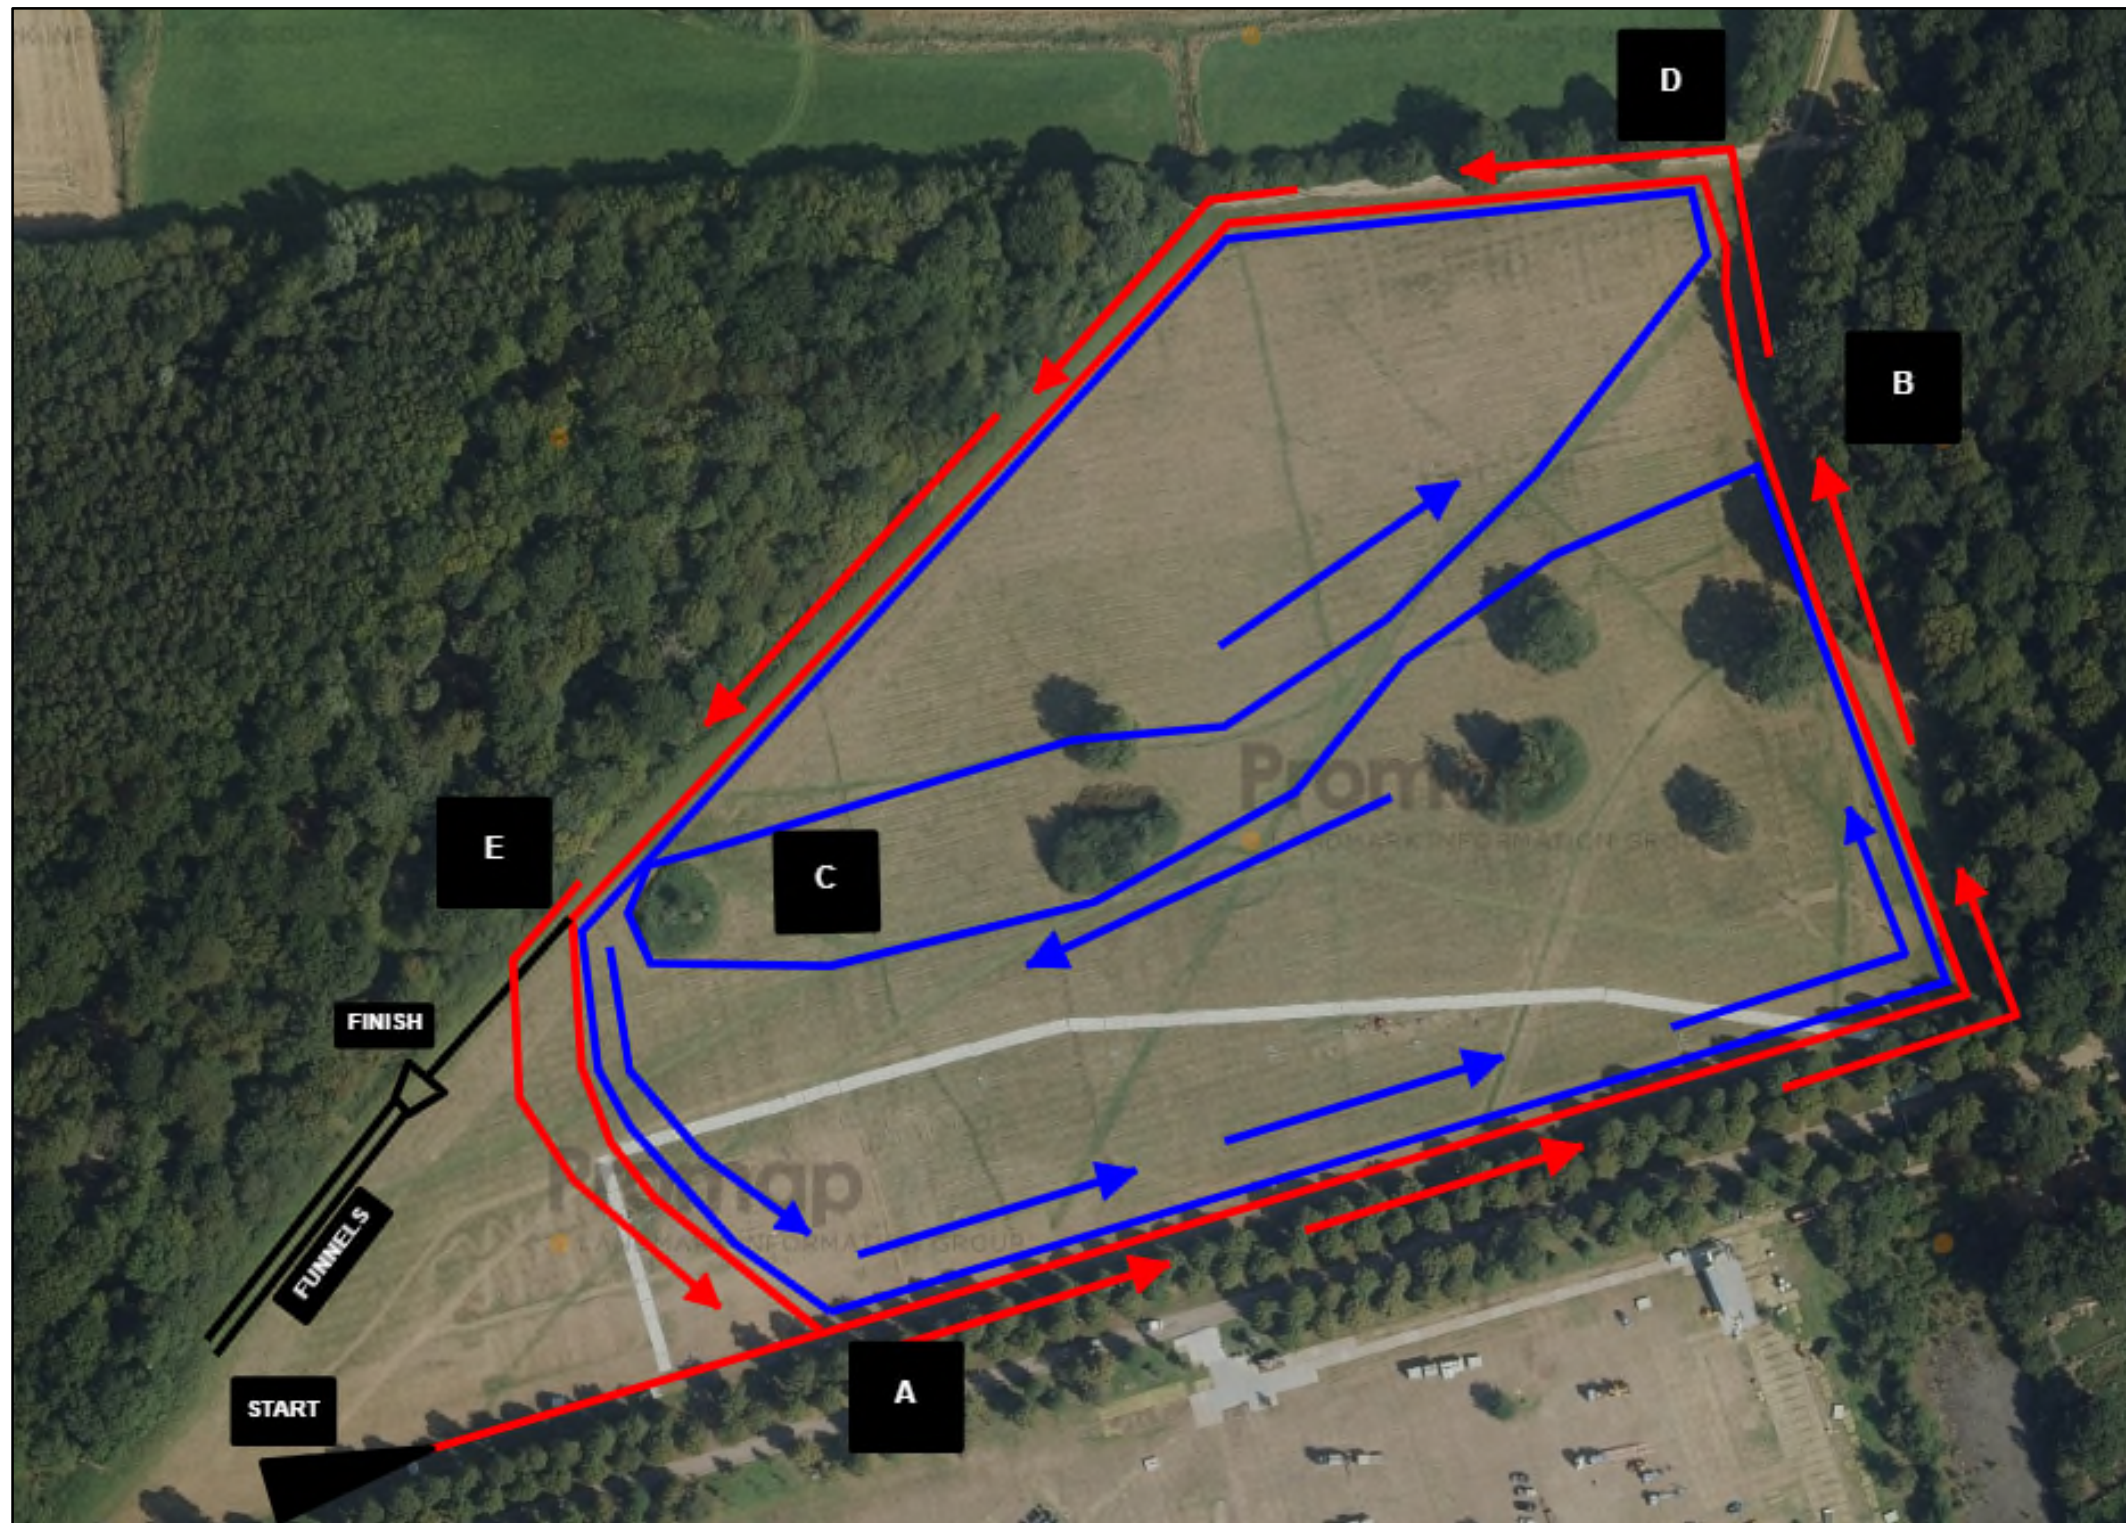

North West London Young Athletes League
Saturday 27 November 2021
Trent Park
Race 3 - Under 15 Boys and Under 15 Girls

One red lap and two blue laps
(Start – A – B – D – E – A – B – C – D – E – A – B – C – D – E - Finish)

4,000 metres (approx.)