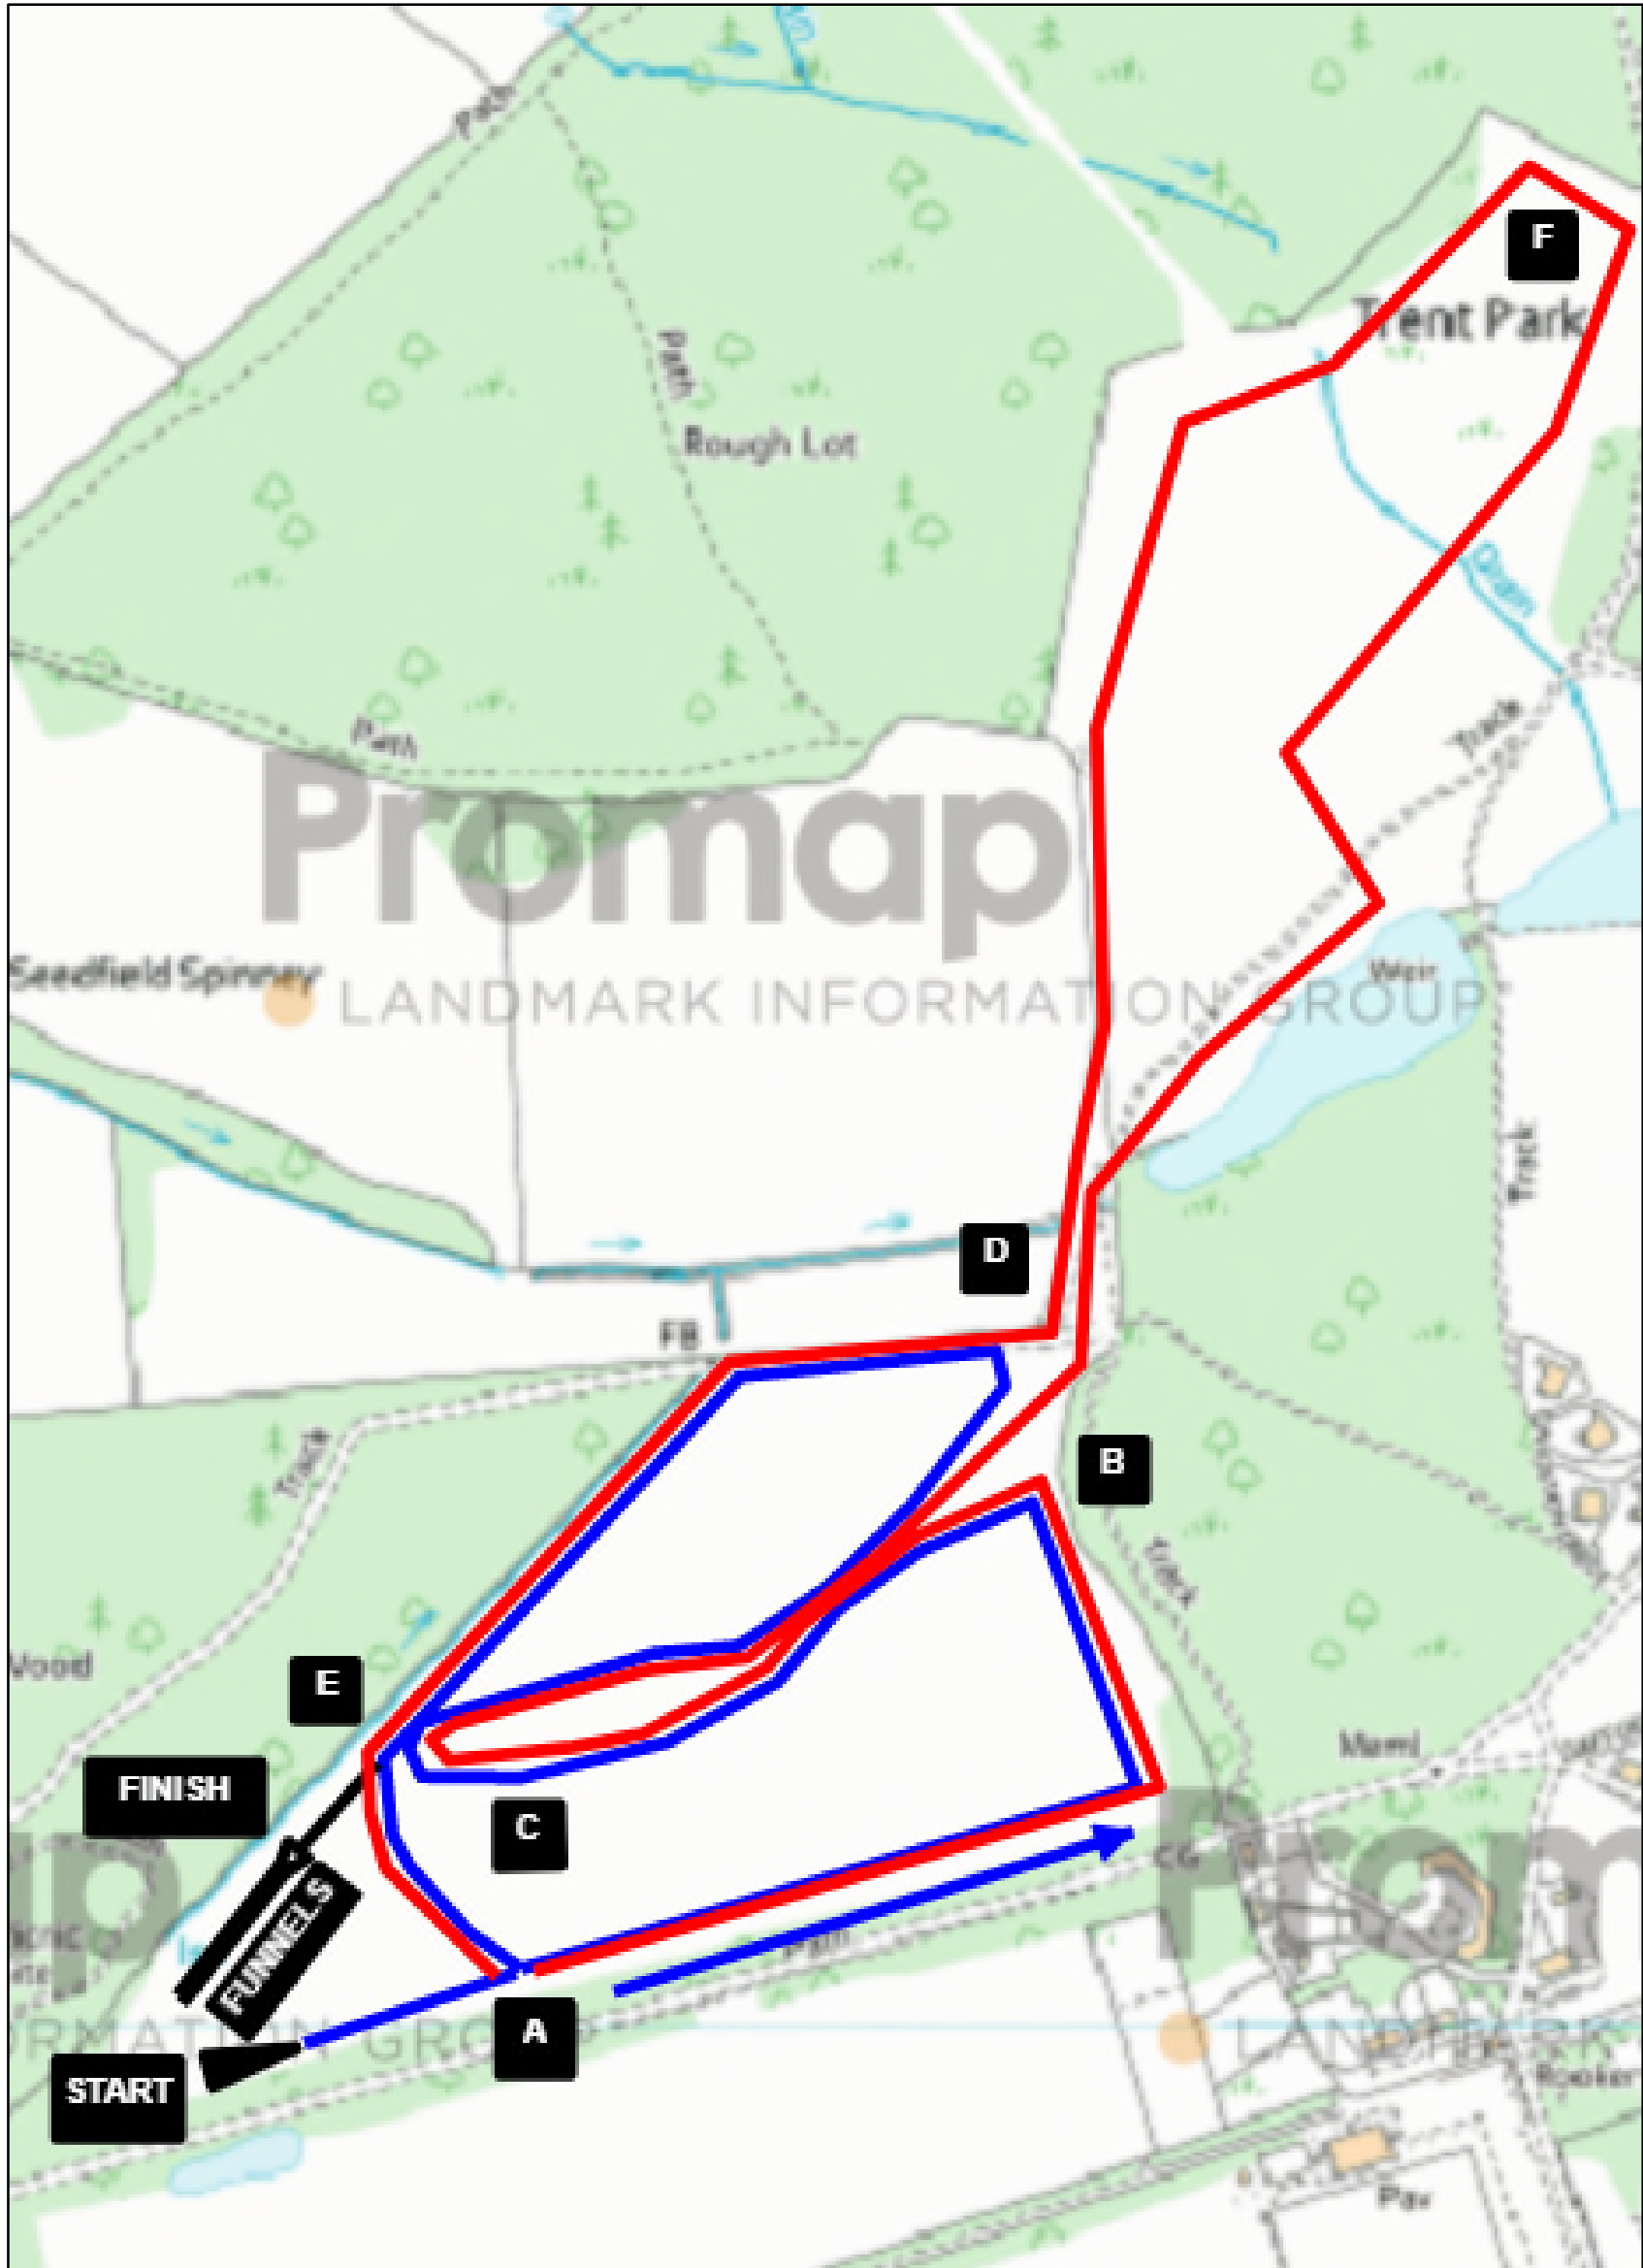

North West London Young Athletes League
Saturday 27 November 2021
Trent Park
Race 3 - Under 15 Boys and Under 15 Girls

One red lap and two blue laps
(Start – A – B – D – E – A – B – C – D – E – A – B – C – D – E - Finish)

4,000 metres (approx.)

North West London Young Athletes League
Saturday 27 November 2021
Trent Park
Race 4 - Under 17 Boys and Under 17 Girls

<p>Three blue laps (Start – A – B – C – D – E - A – B – C – D - E - A – B – C – D – E - Finish)</p>	<p>5,000 metres (approx.)</p>
---	-------------------------------

**Fraternity Cup & Sorority Cup and Chingford League
Saturday 27 November 2021
Trent Park**

<p>One blue lap and two red laps (Start – A – B – C – D – E – A – B – C – D – F – D – E – A – B – C – D – F – D – E – Finish)</p>	<p>8,000 metres (approx.)</p>
--	--------------------------------------

Post Codes (to be used in case of emergency)

- South West part of course
(grid square A1) – EN4 0JZ
- South East Part of Course
(Grid Square F1) – EN4 0PS
- Northern Part of Course
(Grid Square F8) – EN4 0QA