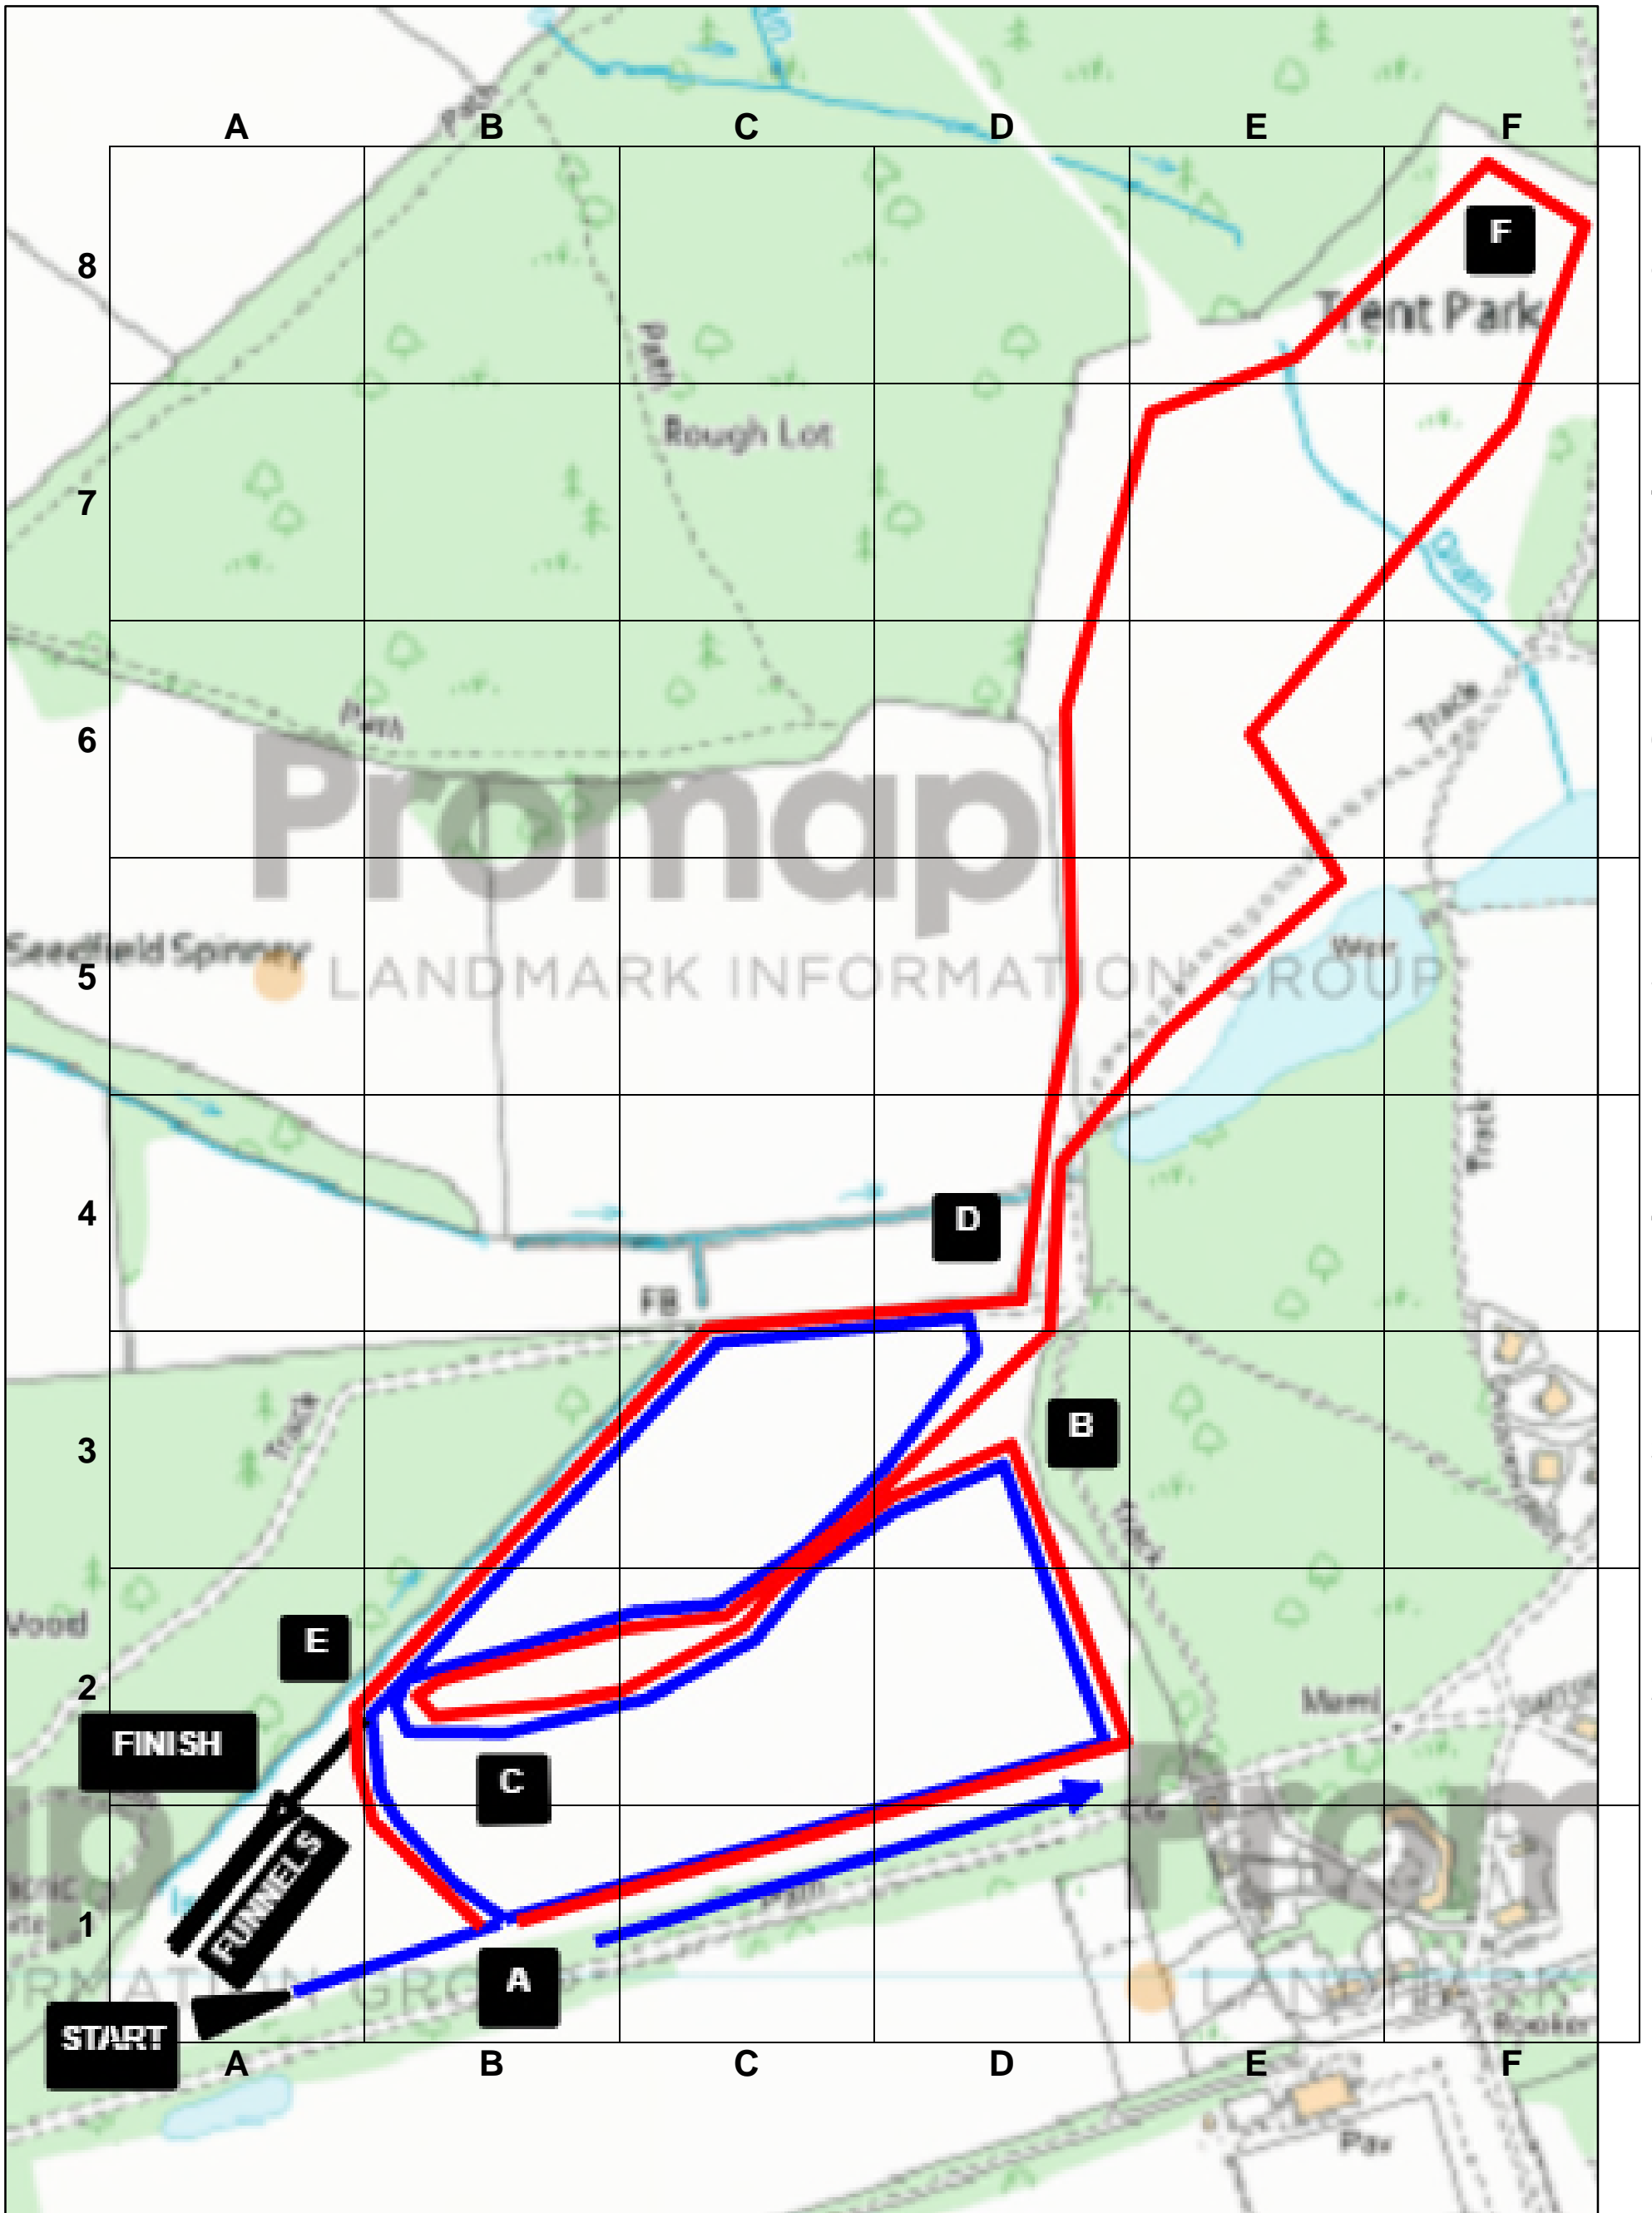

North West London Young Athletes League
Saturday 27 November 2021
Trent Park
Race 3 - Under 15 Boys and Under 15 Girls

One red lap and two blue laps
(Start – A – B – D – E – A – B – C – D – E – A – B – C – D – E - Finish)

4,000 metres (approx.)

North West London Young Athletes League
Saturday 27 November 2021
Trent Park
Race 4 - Under 17 Boys and Under 17 Girls

<p>Three blue laps (Start – A – B – C – D – E - A – B – C – D - E - A – B – C – D – E - Finish)</p>	<p>5,000 metres (approx.)</p>
---	-------------------------------

**Fraternity Cup & Sorority Cup and Chingford League
Saturday 27 November 2021
Trent Park**

<p>One blue lap and two red laps (Start – A – B – C – D – E – A – B – C – D – F – D – E – A – B – C – D – F – D – E – Finish)</p>	<p>8,000 metres (approx.)</p>
--	--------------------------------------

Post Codes (to be used in case of emergency)

- South West part of course
(grid square A1) – EN4 0JZ
- South East Part of Course
(Grid Square F1) – EN4 0PS
- Northern Part of Course
(Grid Square F8) – EN4 0QA