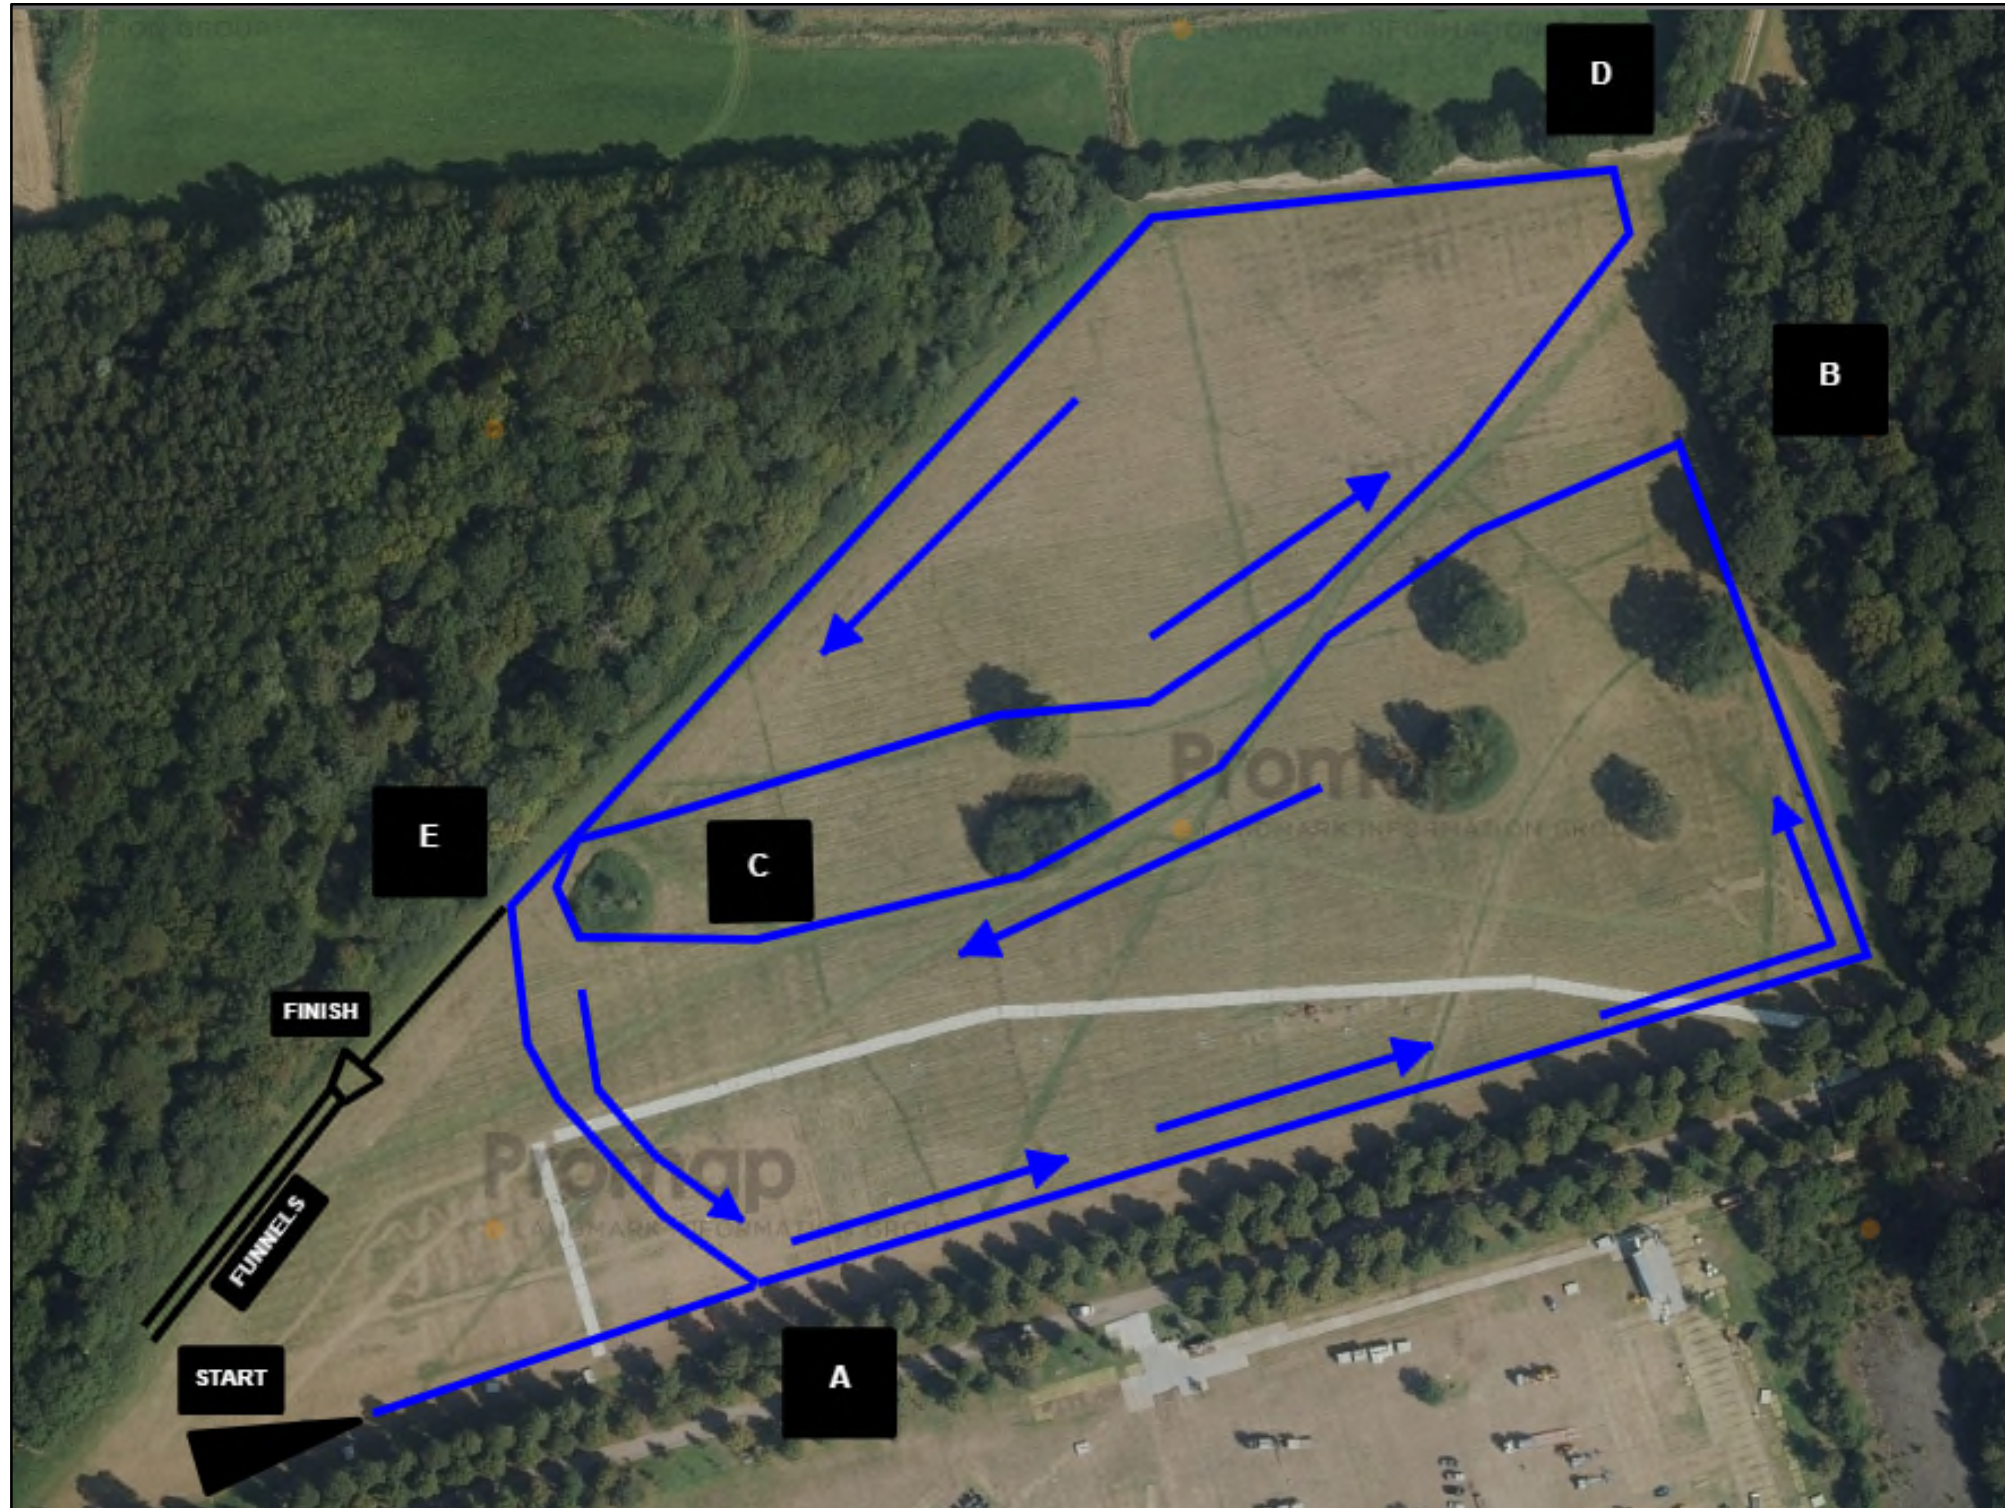

Under 11 Boys and U11 Girls	Two red laps (Start – A – B – D – E – A – B – D – E - Finish)	2,000 metres (approx.)
Under 13 Boys and U13 Girls	Three red laps (Start – A – B – D – E – A – B – D – E - A – B – D – E - Finish)	3,000 metres (approx.)

North West London Young Athletes League
Saturday 27 November 2021
Trent Park
Race 3 - Under 15 Boys and Under 15 Girls

One red lap and two blue laps
(Start – A – B – D – E – A – B – C – D – E – A – B – C – D – E - Finish)

4,000 metres (approx.)

North West London Young Athletes League
Saturday 27 November 2021
Trent Park
Race 4 - Under 17 Boys and Under 17 Girls

<p>Three blue laps (Start – A – B – C – D – E - A – B – C – D - E - A – B – C – D – E - Finish)</p>	<p>5,000 metres (approx.)</p>
---	-------------------------------

**Fraternity Cup & Sorority Cup and Chingford League
Saturday 27 November 2021
Trent Park**

<p>One blue lap and two red laps (Start – A – B – C – D – E – A – B – C – D – F – D – E – A – B – C – D – F – D – E – Finish)</p>	<p>8,000 metres (approx.)</p>
--	--------------------------------------